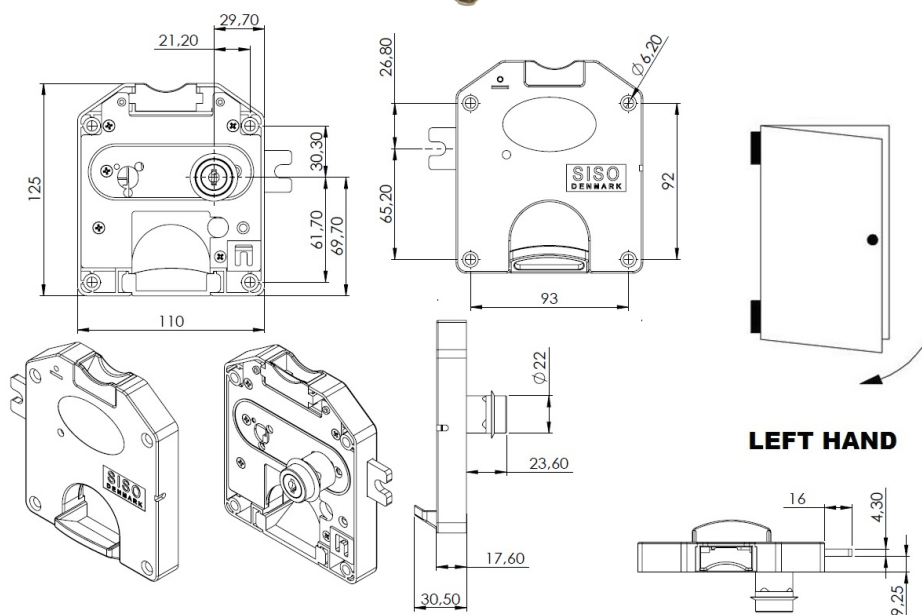

PRODUCT SHEET

Description:

Coin Lock F/2 Zloty, W/IC, CPL, LH, Tubular CK SISO Black, Plastic Body, Coin Entrance & Exit Chrome Pl. Plastic, W/SISO Logo, w/Rosette, w/Interchangeable System ONLY

Item number:

14.60.247-7

Units	Box	Carton	HS Code	Barcode
Pcs.	6	48	8301300000	
				5704866051767

SISO A/S

Mileparken 11
DK-2740 Skovlunde
Denmark
VAT: DK 24786013

Phone +45 45 830 900

www.siso.dk
siso@siso.dk

Danske Bank
Nytorv Branch
Copenhagen
SWIFT: DABADKKK

Account no.
4180 3112 112936
IBAN Account
DK7230003112112936